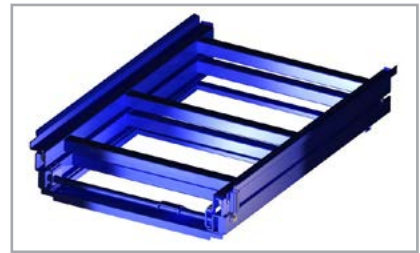

5. Model: RPU-U 650 E 100

Type of pallet:	Pallet Load Face:	Pallet max. Weight:	Extract Capacity:	Height of the Unit:	Dimensions:	Utilisation:
Euro	800 mm	650 kg	100% / 1240 mm	173 mm	884 x 1272 mm	Beam or Floor