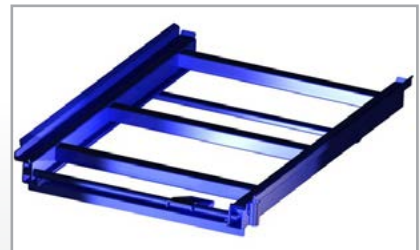

9. Model: RPU-U 1000 CS 62

Chep	1000 mm	1000 kg	62% / 769 mm	91 mm	1085 x 1269 mm	Beam or Floor

Other models and colors (standard color: Blue, RAL 5010) are available on request. We are very flexible in designing and manufacturing the optimal solution for your needs.

[Click here for the standard range of accessories for the Pull-Out Units.](#)